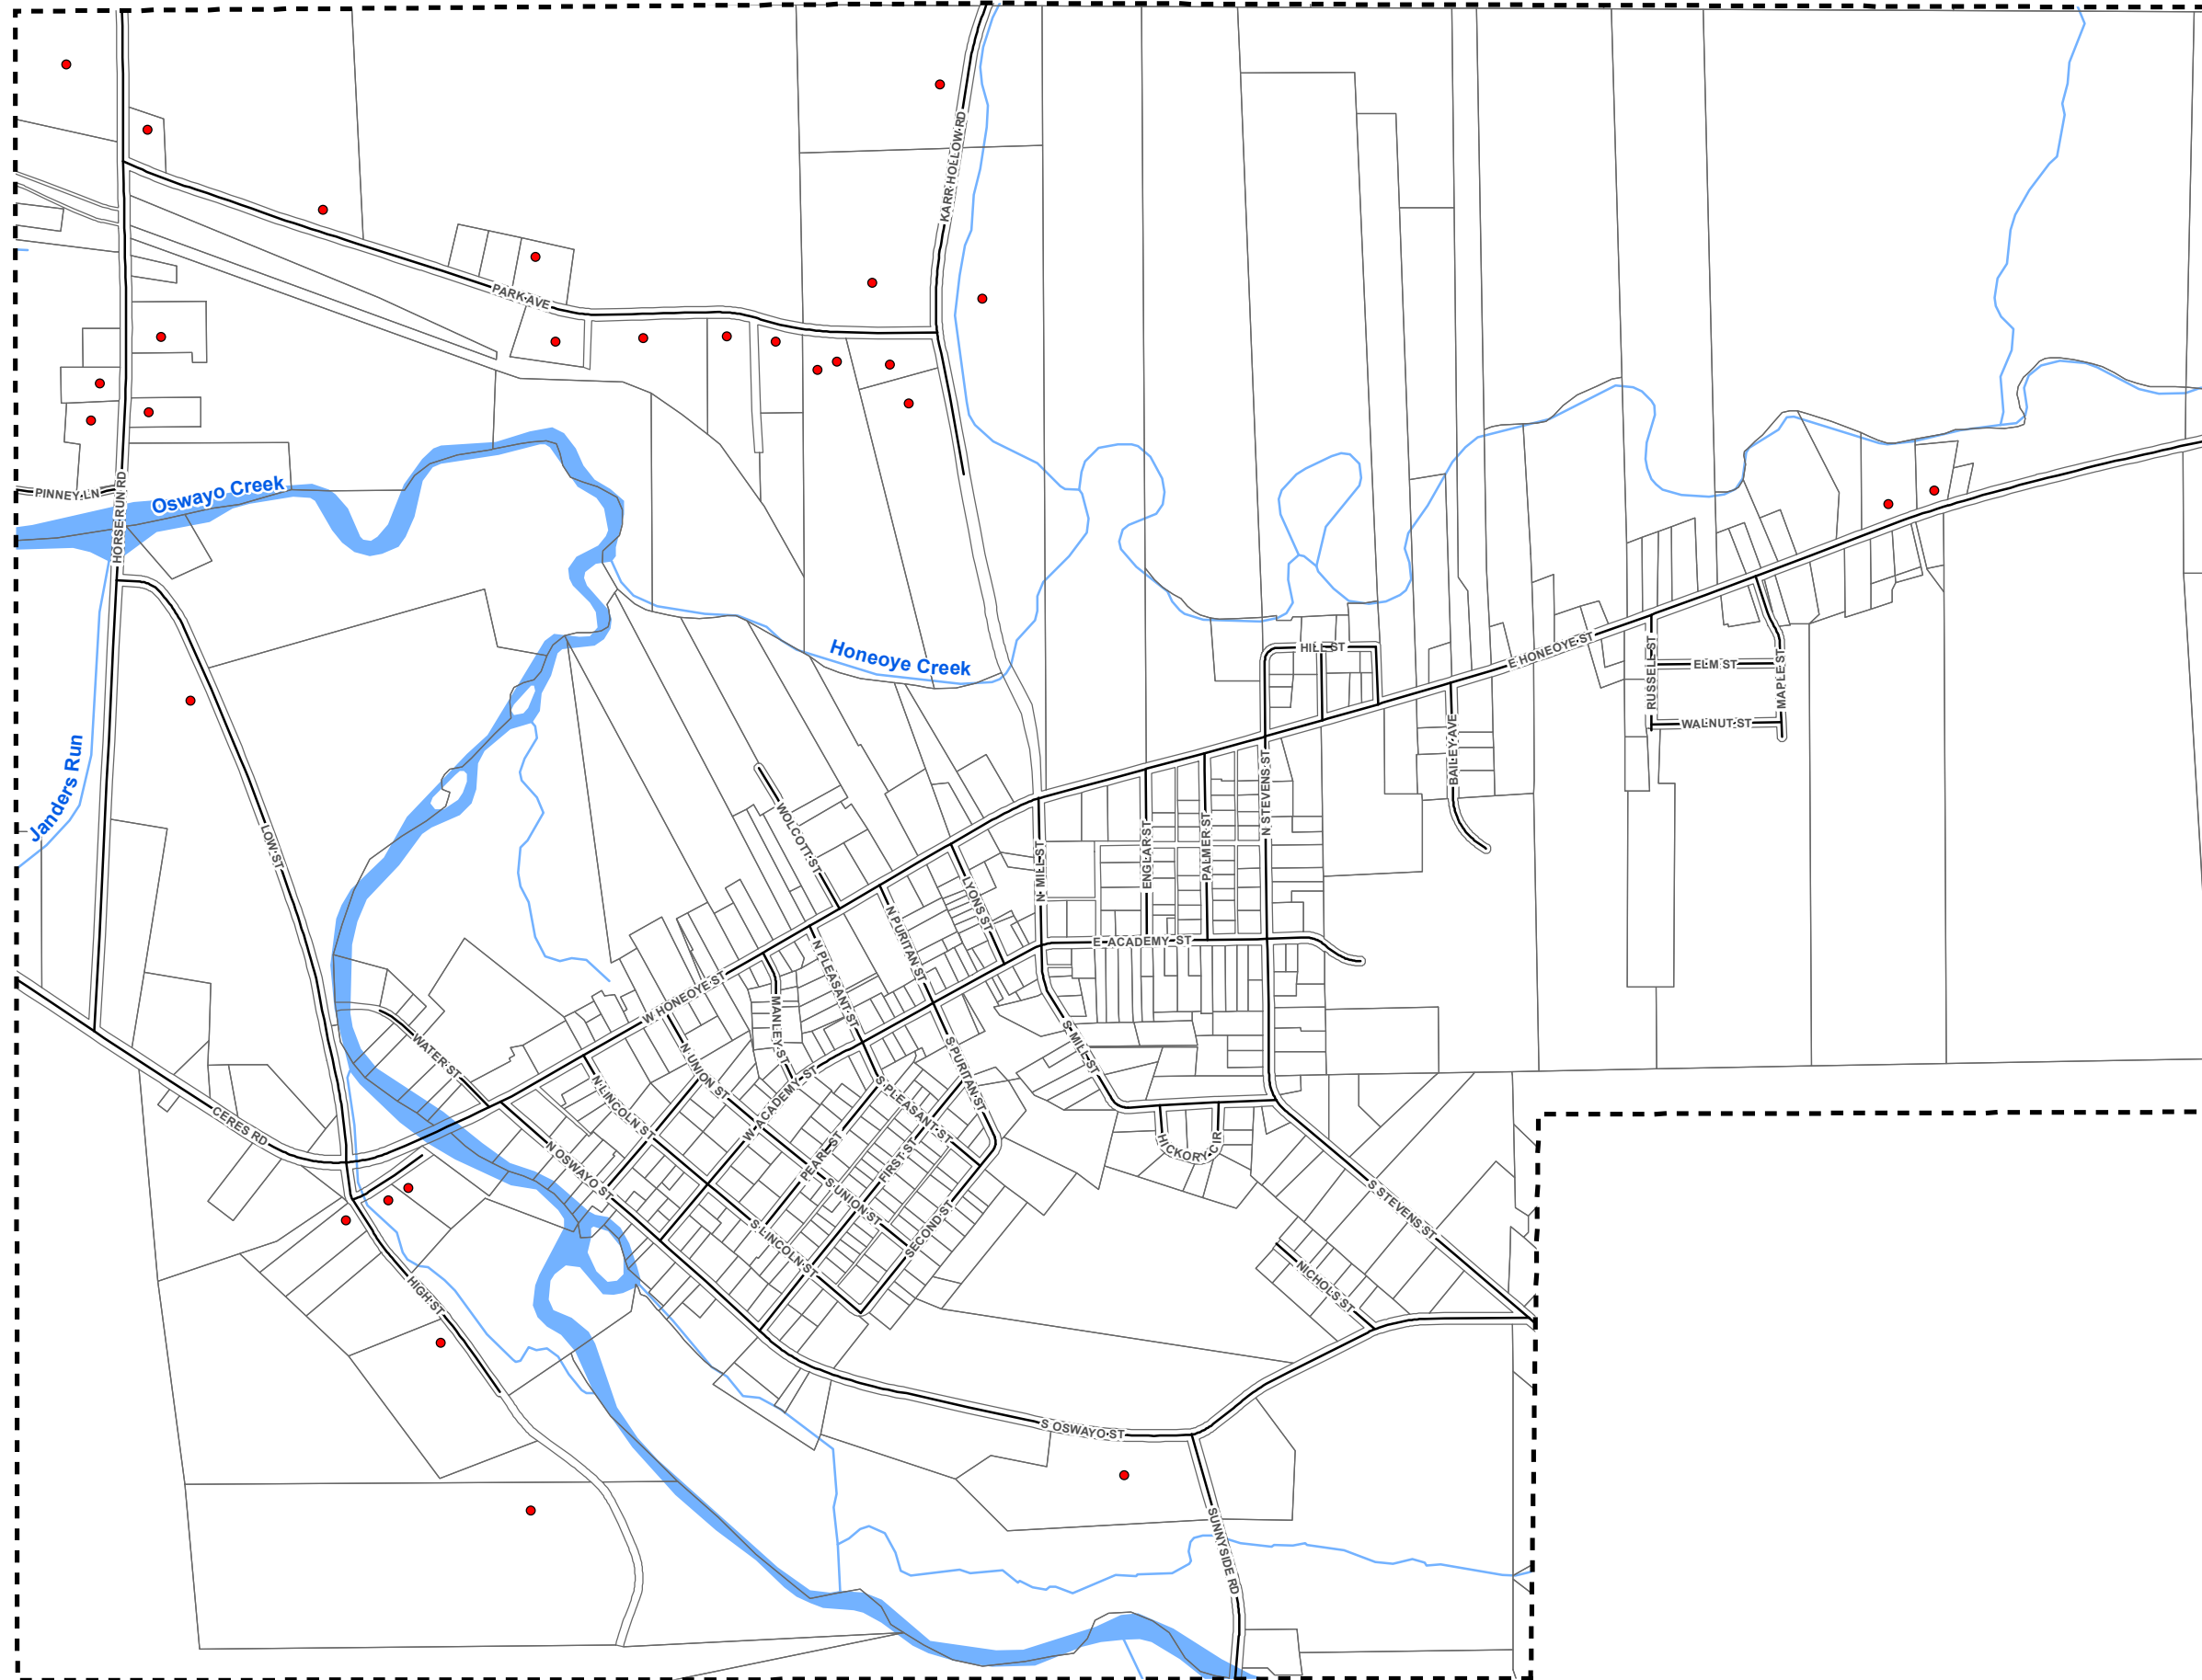

Map 11

On-Lot Disposal Systems

Shinglehouse Borough Potter County, Pennsylvania

- Existing On-Lot Disposal System
- Road
- Water
- Parcel
- Municipal Boundary

Mapping derived from data provided by USGS and Potter County.